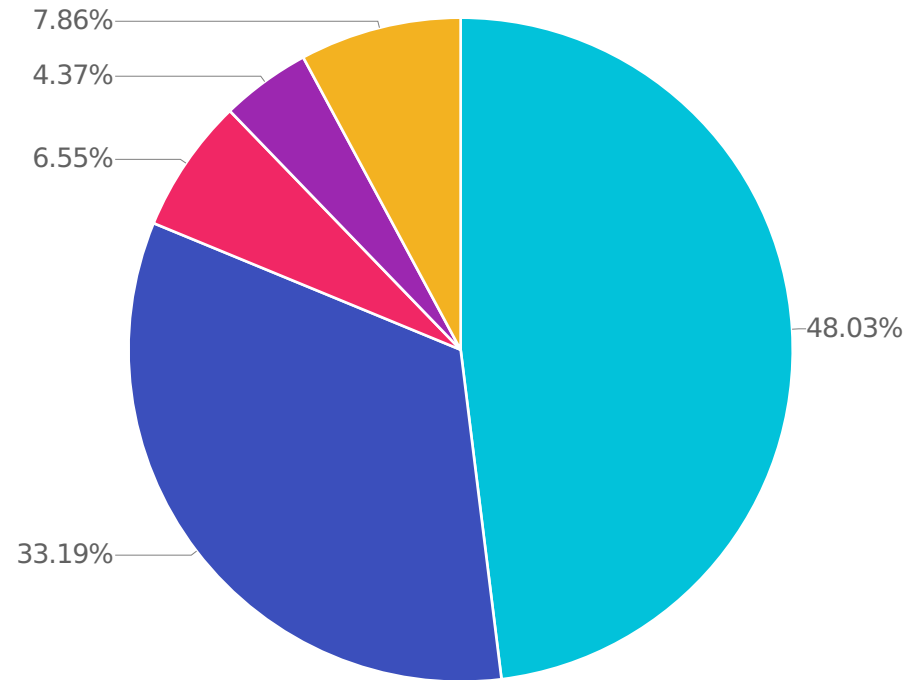

2. What is your feeling about President Trump's leadership in the current situation?

● A. Excellent

● B. Above Average

● C. Average

● D. Below Average

● F. Fails

● G. No opinion