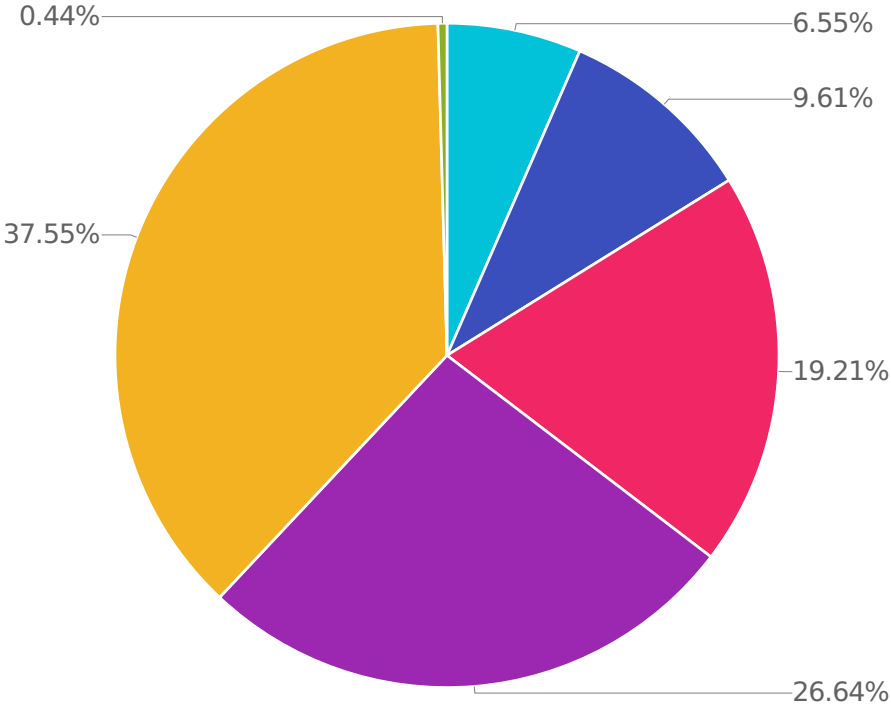

1. What is your feeling about Governor Inslee's leadership in the current situation?

- A. Excellent
- B. Above Average
- C. Average
- D. Below Average
- F. Fails
- G. No opinion